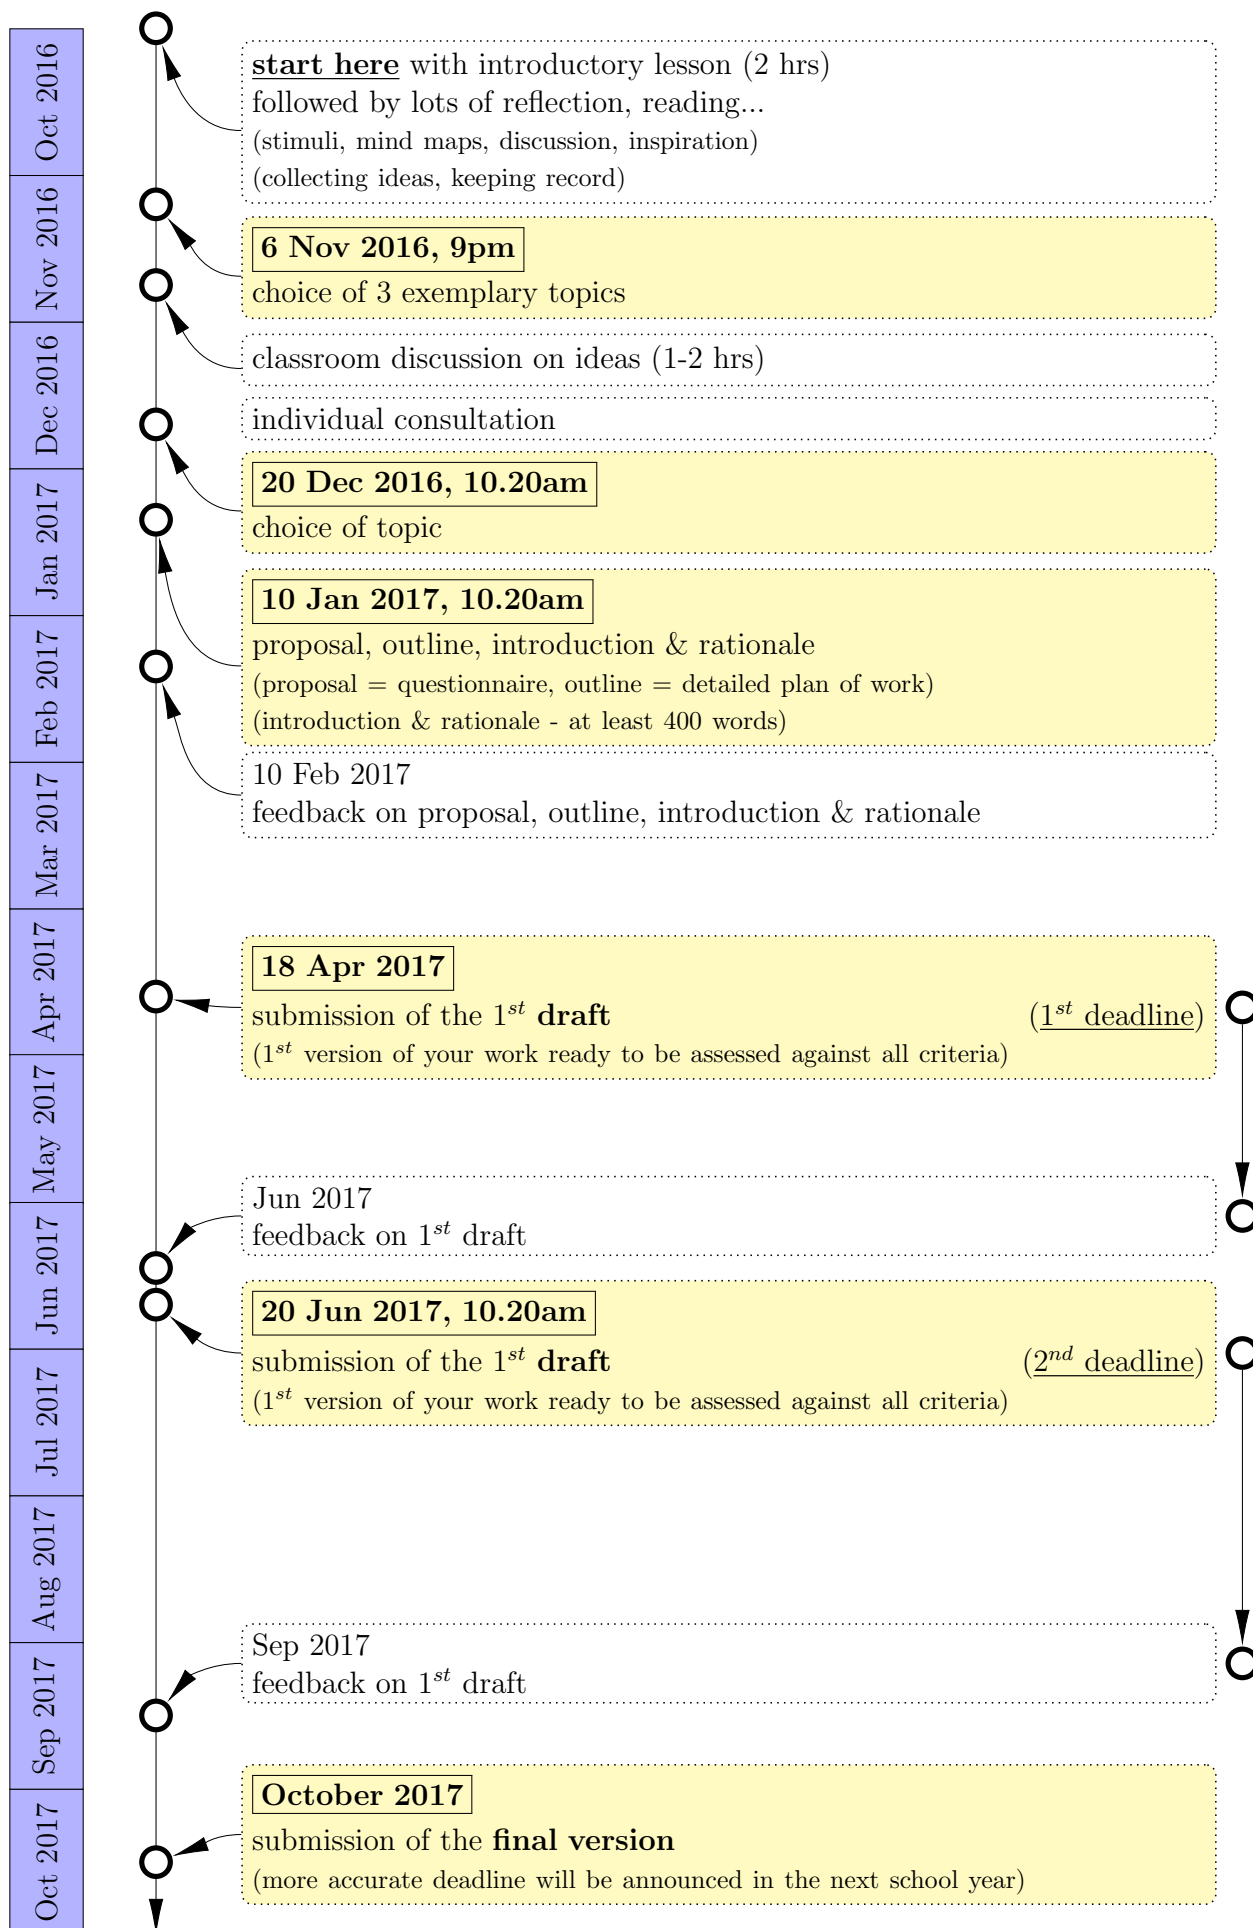

# MATHEMATICS HL Internal Assessment TIMELINE for the EXPLORATION

For each 2016 deadline online submission is required only.

For each 2017 deadline both electronic (*pdf*) and hard copy are required.